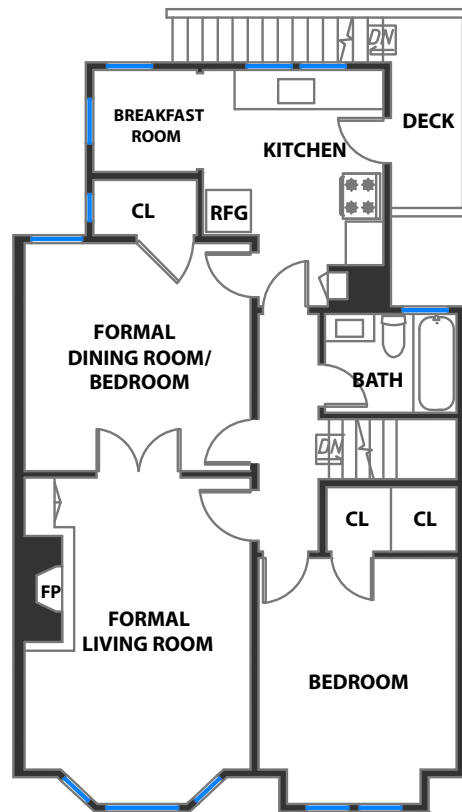

GARDEN PLAN
2611 20TH AVE
 SAN FRANCISCO, CA

© 2019 - NOTE: THIS DRAWING IS APPROXIMATE AND NOTE TO SCALE

2611 20th AVENUE

SAN FRANCISCO, CALIFORNIA

LOWER LEVEL

MAIN LEVEL

RENDERING BY OPEN HOMES PHOTOGRAPHY
ALL MEASUREMENTS ARE APPROXIMATE AND MAY NOT BE EXACT. DO NOT RELY ON THE ACCURACY
OF THIS FLOOR PLAN WHEN DETERMINING THE PRICE OF A PROPERTY OR MAKING DECISIONS
REGARDING BUYING OR SELLING OF PROPERTIES WITHOUT INDEPENDENT VERIFICATION.