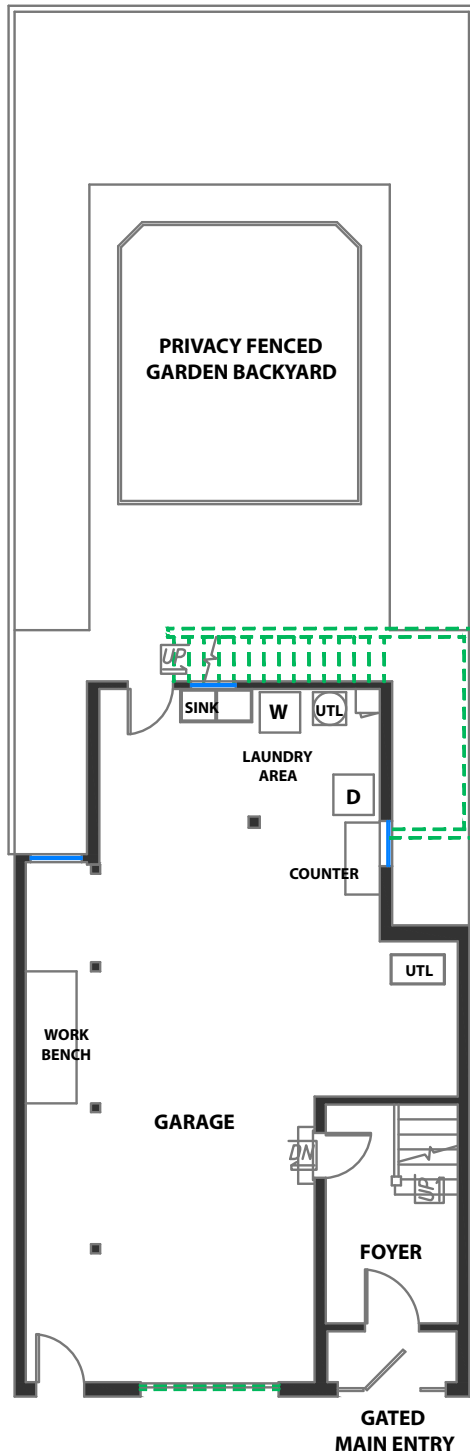

GARDEN PLAN
2611 20TH AVE
 SAN FRANCISCO, CA

© 2019 - NOTE: THIS DRAWING IS APPROXIMATE AND NOTE TO SCALE

2611 20th AVENUE

SAN FRANCISCO, CALIFORNIA

LOWER LEVEL

MAIN LEVEL

RENDERING BY OPEN HOMES PHOTOGRAPHY
ALL MEASUREMENTS ARE APPROXIMATE AND MAY NOT BE EXACT. DO NOT RELY ON THE ACCURACY
OF THIS FLOOR PLAN WHEN DETERMINING THE PRICE OF A PROPERTY OR MAKING DECISIONS
REGARDING BUYING OR SELLING OF PROPERTIES WITHOUT INDEPENDENT VERIFICATION.